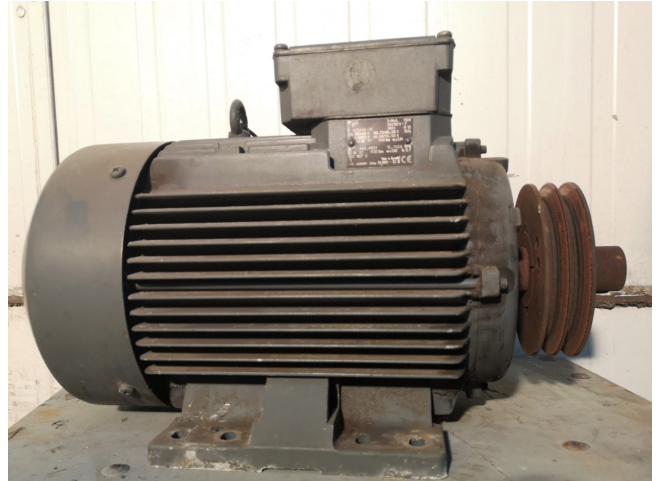

ATB 132S/4A-11

Specifications

Brand	ATB
Type	132S/4A-11
kW	5,5
RPM	1440
Size & Weight	490x270x330 mm (LxWxH)
50 Hz / 60 Hz	50 Hz / 60 Hz

Description

Used ATB 132S/4A-11

Used ATB 132S/4A-11 electric motor with 5,5 kW and 1440 RPM at 50 Hz - 6,6 kW and 1735 RPM at 60 Hz. Sizes: 490x270x330 mm (LxWxH), weight: 45,0 kg.